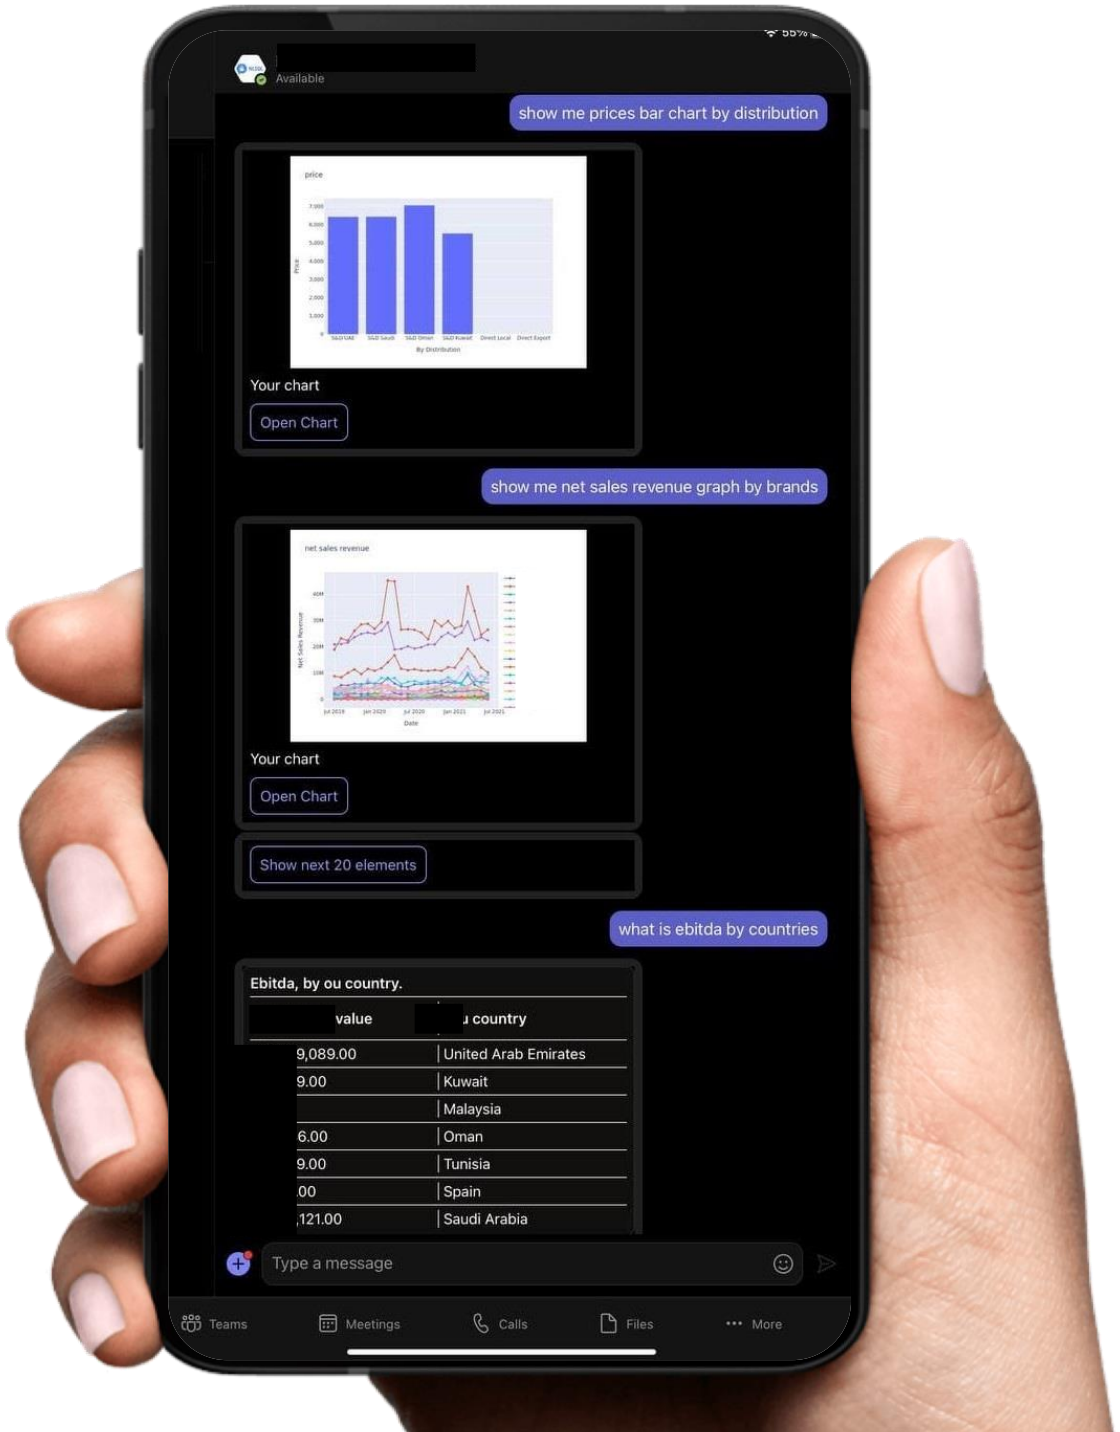

NLSQL

chat with the database

Available on
Microsoft Azure
Marketplace

Microsoft
for Startups

SAP® Certified
Built on SAP Cloud Platform

 **Deploy to Azure**

 Available on the
SAP App Center

show me prices bar chart by distribution

Your chart

Open Chart

show me net sales revenue graph by brands

Your chart

Open Chart

Show next 20 elements

what is ebitda by countries

Ebitda, by ou country.

Why NLSQL?

NLSQL empowers employees with intuitive natural language interface to site P&L, sales history or other poorly accessible data sources to inform and speed business decisions with significant benefits and new competitive advantages for our customers.