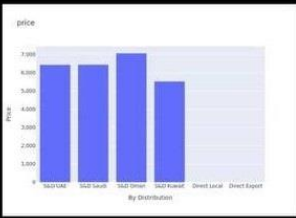

NLSQL

chat with the database

Available on
Microsoft Azure
Marketplace

Microsoft
for Startups

SAP® Certified
Built on SAP Cloud Platform

 **Deploy to Azure**

 Available on the
SAP App Center

show me prices bar chart by distribution

Your chart

Open Chart

show me net sales revenue graph by brands

Your chart

Open Chart

Show next 20 elements

what is ebitda by countries

Ebitda, by ou country.