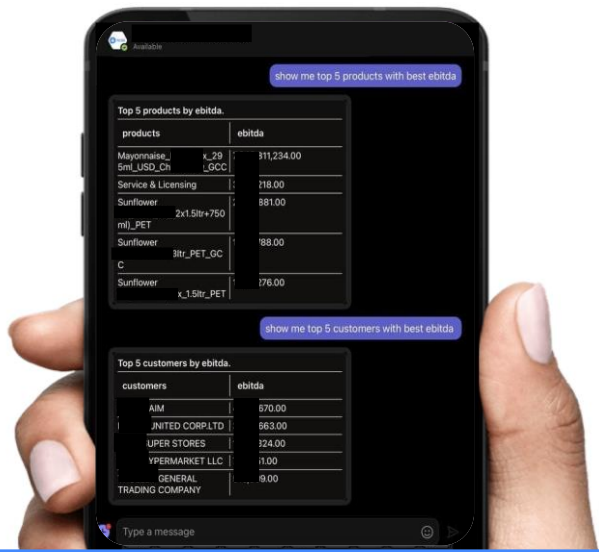

NLSQL

chat with the database

Available on
Microsoft Azure
Marketplace

Microsoft
for Startups

SAP® Certified
Built on SAP Cloud Platform

 **Deploy to Azure**

 Available on the
SAP App Center

show me prices bar chart by distribution

Your chart

Open Chart

show me net sales revenue graph by brands

Your chart

Open Chart

Show next 20 elements

what is ebitda by countries

Ebitda, by ou country.

value	country
9,089.00	United Arab Emirates
9.00	Kuwait
	Malaysia
6.00	Oman
9.00	Tunisia
.00	Spain
,121.00	Saudi Arabia

Type a message

Teams Meetings Calls Files More

Intuitive search for Retail & Manufacturing data in Microsoft Teams App